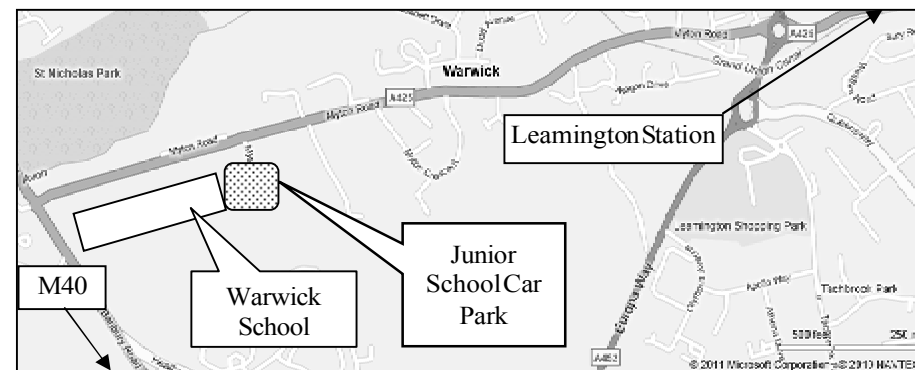

Workshop fees – see booking form

Directions

Warwick School is on the A425. If using the M40, exit at junction 14 from the north or junction 13 from the south. Take the A452 towards Leamington then the A425 to Warwick. At the roundabout, take the 3rd exit onto the Myton Road. You will see Warwick School on the right. Drive past the main buildings and park in the **Junior School Car Park**. Our rehearsal area will then be signed for you. More directions are available on the Warwick School website: www.warwick-school.org. Click on “How to find us” or alternatively contact Gillian Grason Smith (details below).